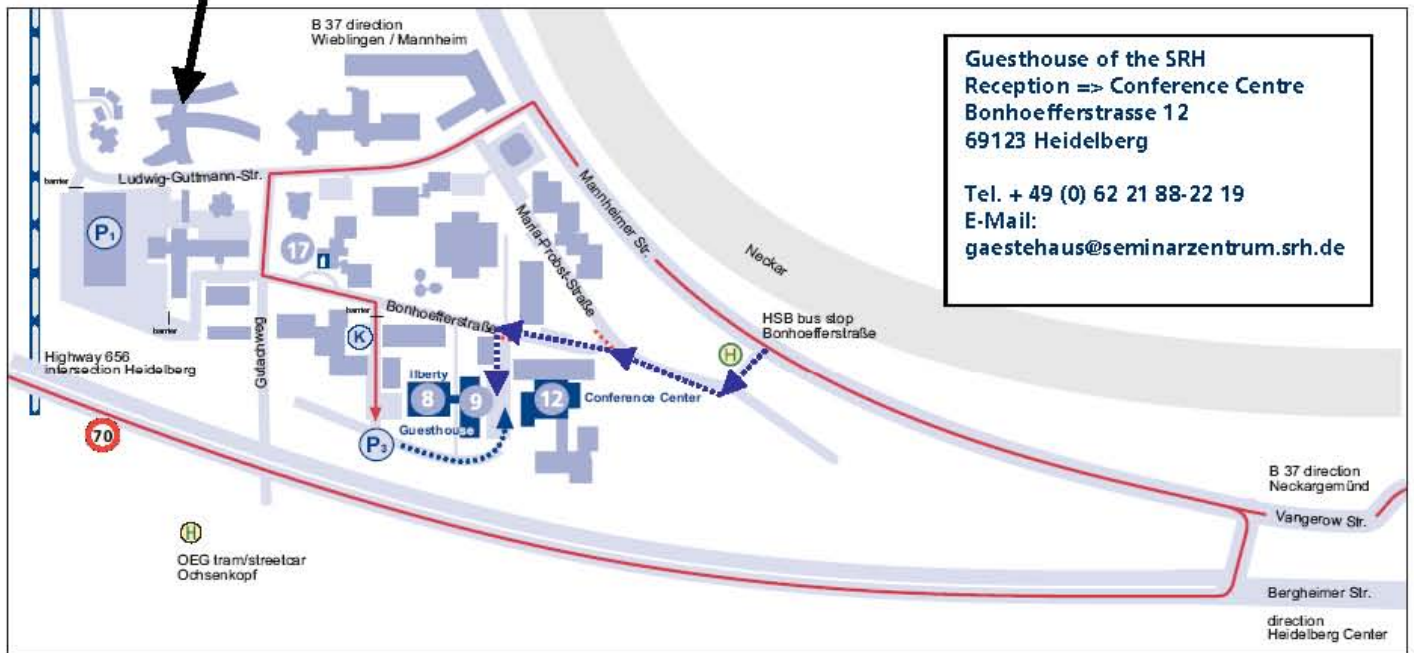

The **lively old town** is reached fast with public transport or by foot along the **Neckar river** (approx. 3 km (1.8 miles) walking distance to town centre).

Heidelberg welcomes you with its rich cultural, historic and culinary offerings.

Reception:

Bonhoefferstrasse 12 in the Conference Center (Seminarzentrum)

SRH Fachhochschule – Science Tower

Guesthouse of the SRH
Reception => Conference Centre
Bonhoefferstrasse 12
69123 Heidelberg

Tel. + 49 (0) 62 21 88-22 19
E-Mail: gaestehaus@seminarzentrum.srh.de

How to find us

Coming by car

Highway A5, exit HEIDELBERG-MITTE (A656), left at 1st light in the MANNHEIMER STR. direction WIEBLINGEN, straight on ca. 1000 m. At the next light, go left (LUDWIG-GUTTMANN-STR.), after 200 m left again (GUTACHWEG). After 150 m stop, the reception of the guesthouse is in the Conference Center (SEMINARZENTRUM), the guesthouse is in opposite to the Conference Center.

Coming by train

Heidelberg main station (HAUPTBAHNHOF). A taxi takes you for roundabout € 10.- directly to the guesthouse, Bonhoefferstrasse 12 - The reception for the guesthouse is in the Seminarzentrum.